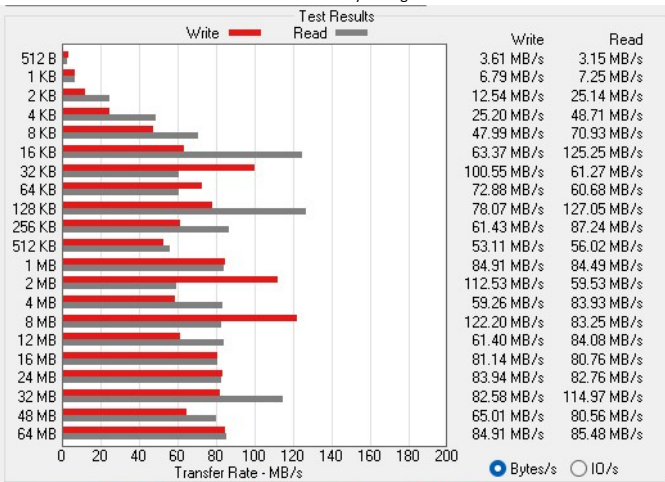

Disk I/O Performance

2.5" Form Factor
ATTO Disk Benchmark

08/11/2024

WD SATA 5400 RPM

Best: 113 MBs Write/131 MBs Read

Seagate SATA 7200 RPM

Best: 140 MBs Write/140 MBs Read

Micron C400 SSD

Best: 122 MBs Write/127 MBs Read
Introduced 10+ years ago

Kingfast F10 SSD

Best: 442 MBs Write/530 MBs Read
Chinese knockoff of Kingston SSD

Samsung 860 EVO SSD

Best: 472 MBs Write/533 MBs Read

Samsung 980 NVMe M2 SSD

Best: 2230 MBs Write/1930 MBs Read