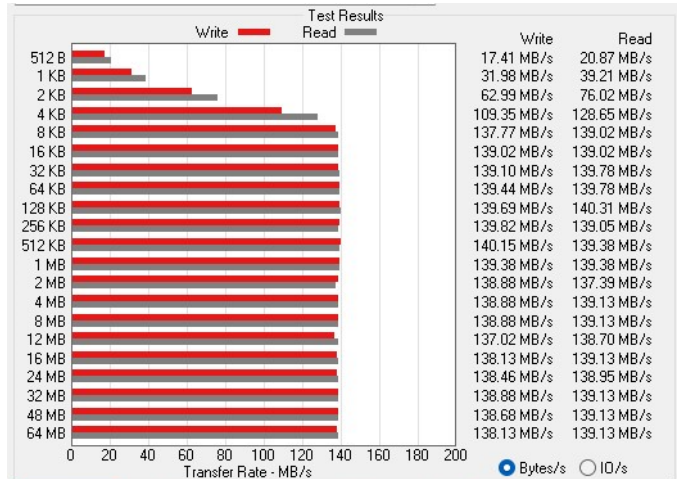

Disk I/O Performance

2.5" Form Factor
ATTO Disk Benchmark

08/11/2024

WD SATA 5400 RPM

Best: 113 MBs Write/131 MBs Read

Seagate SATA 7200 RPM

Best: 140 MBs Write/140 MBs Read

Micron C400 SSD

Best: 122 MBs Write/127 MBs Read
Introduced 10+ years ago

Kingfast F10 SSD

Best: 442 MBs Write/530 MBs Read
Chinese knockoff of Kingston SSD

Samsung 860 EVO SSD

Best: 472 MBs Write/533 MBs Read

Samsung 980 NVMe M2 SSD