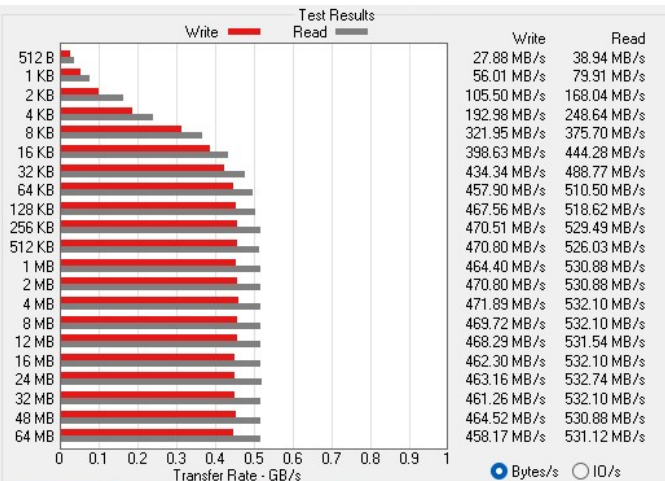

Best: 122 MBs Write/127 MBs Read
Introduced 10+ years ago

Kingfast F10 SSD

Best: 442 MBs Write/530 MBs Read
Chinese knockoff of Kingston SSD

Samsung 860 EVO SSD

Best: 472 MBs Write/533 MBs Read

Samsung 980 NVMe M2 SSD

Best: 2230 MBs Write/1930 MBs Read