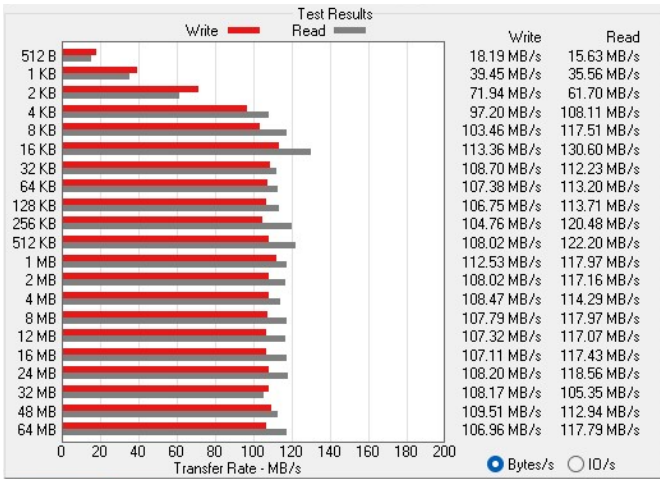

Disk I/O Performance

2.5" Form Factor
ATTO Disk Benchmark

08/11/2024

WD SATA 5400 RPM

Best: 113 MBs Write/131 MBs Read

Seagate SATA 7200 RPM

Best: 140 MBs Write/140 MBs Read

Micron C400 SSD

Best: 122 MBs Write/127 MBs Read
Introduced 10+ years ago

Kingfast F10 SSD

Best: 442 MBs Write/530 MBs Read
Chinese knockoff of Kingston SSD

Samsung 860 EVO SSD

Best: 472 MBs Write/533 MBs Read

Samsung 980 NVMe M2 SSD