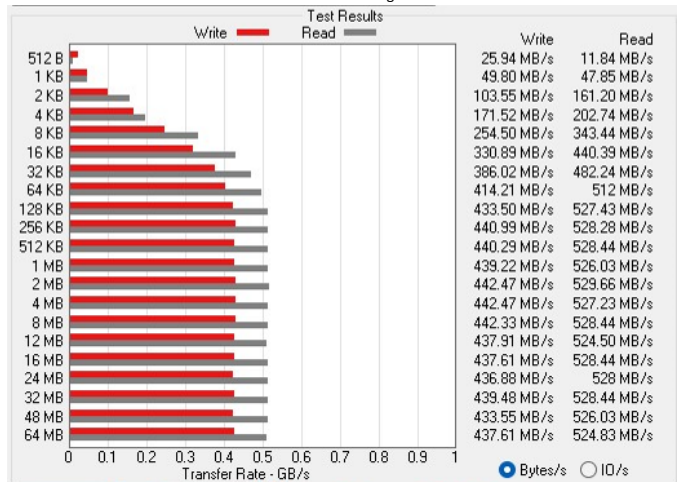

Best: 122 MBs Write/127 MBs Read
Introduced 10+ years ago

Kingfast F10 SSD

Best: 442 MBs Write/530 MBs Read
Chinese knockoff of Kingston SSD

Samsung 860 EVO SSD

Best: 472 MBs Write/533 MBs Read

Samsung 980 NVMe M2 SSD